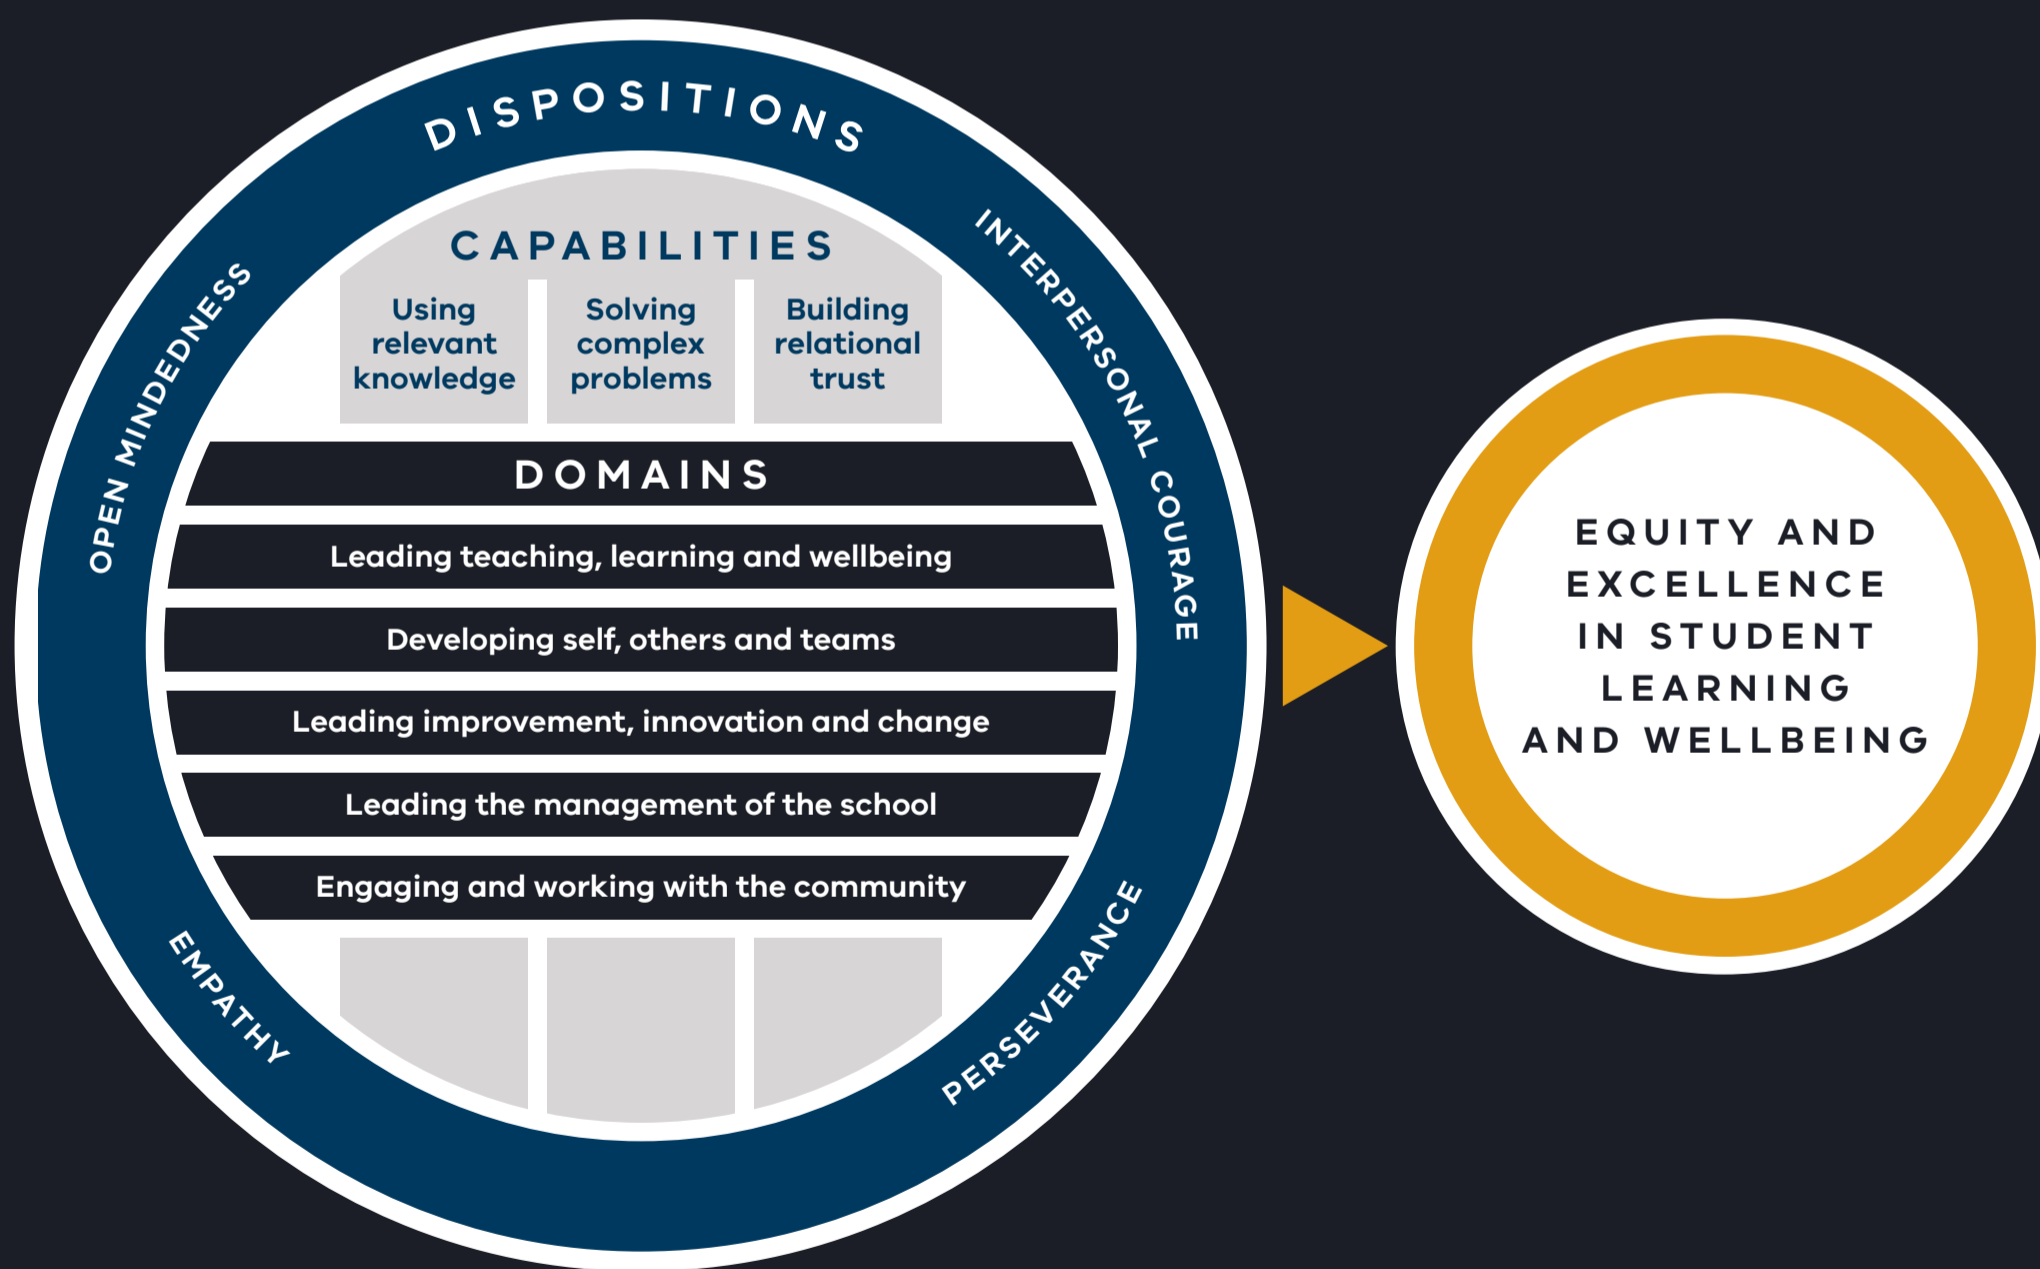

Academy Leadership Excellence Framework

The Academy Leadership Excellence Framework (ALEF) sets out the practices, capabilities and dispositions required for excellence at all levels of leadership.

Follow the Academy on social media and subscribe to *Academy Connect*
03 8199 2900 | academy@education.vic.gov.au | www.academy.vic.gov.au