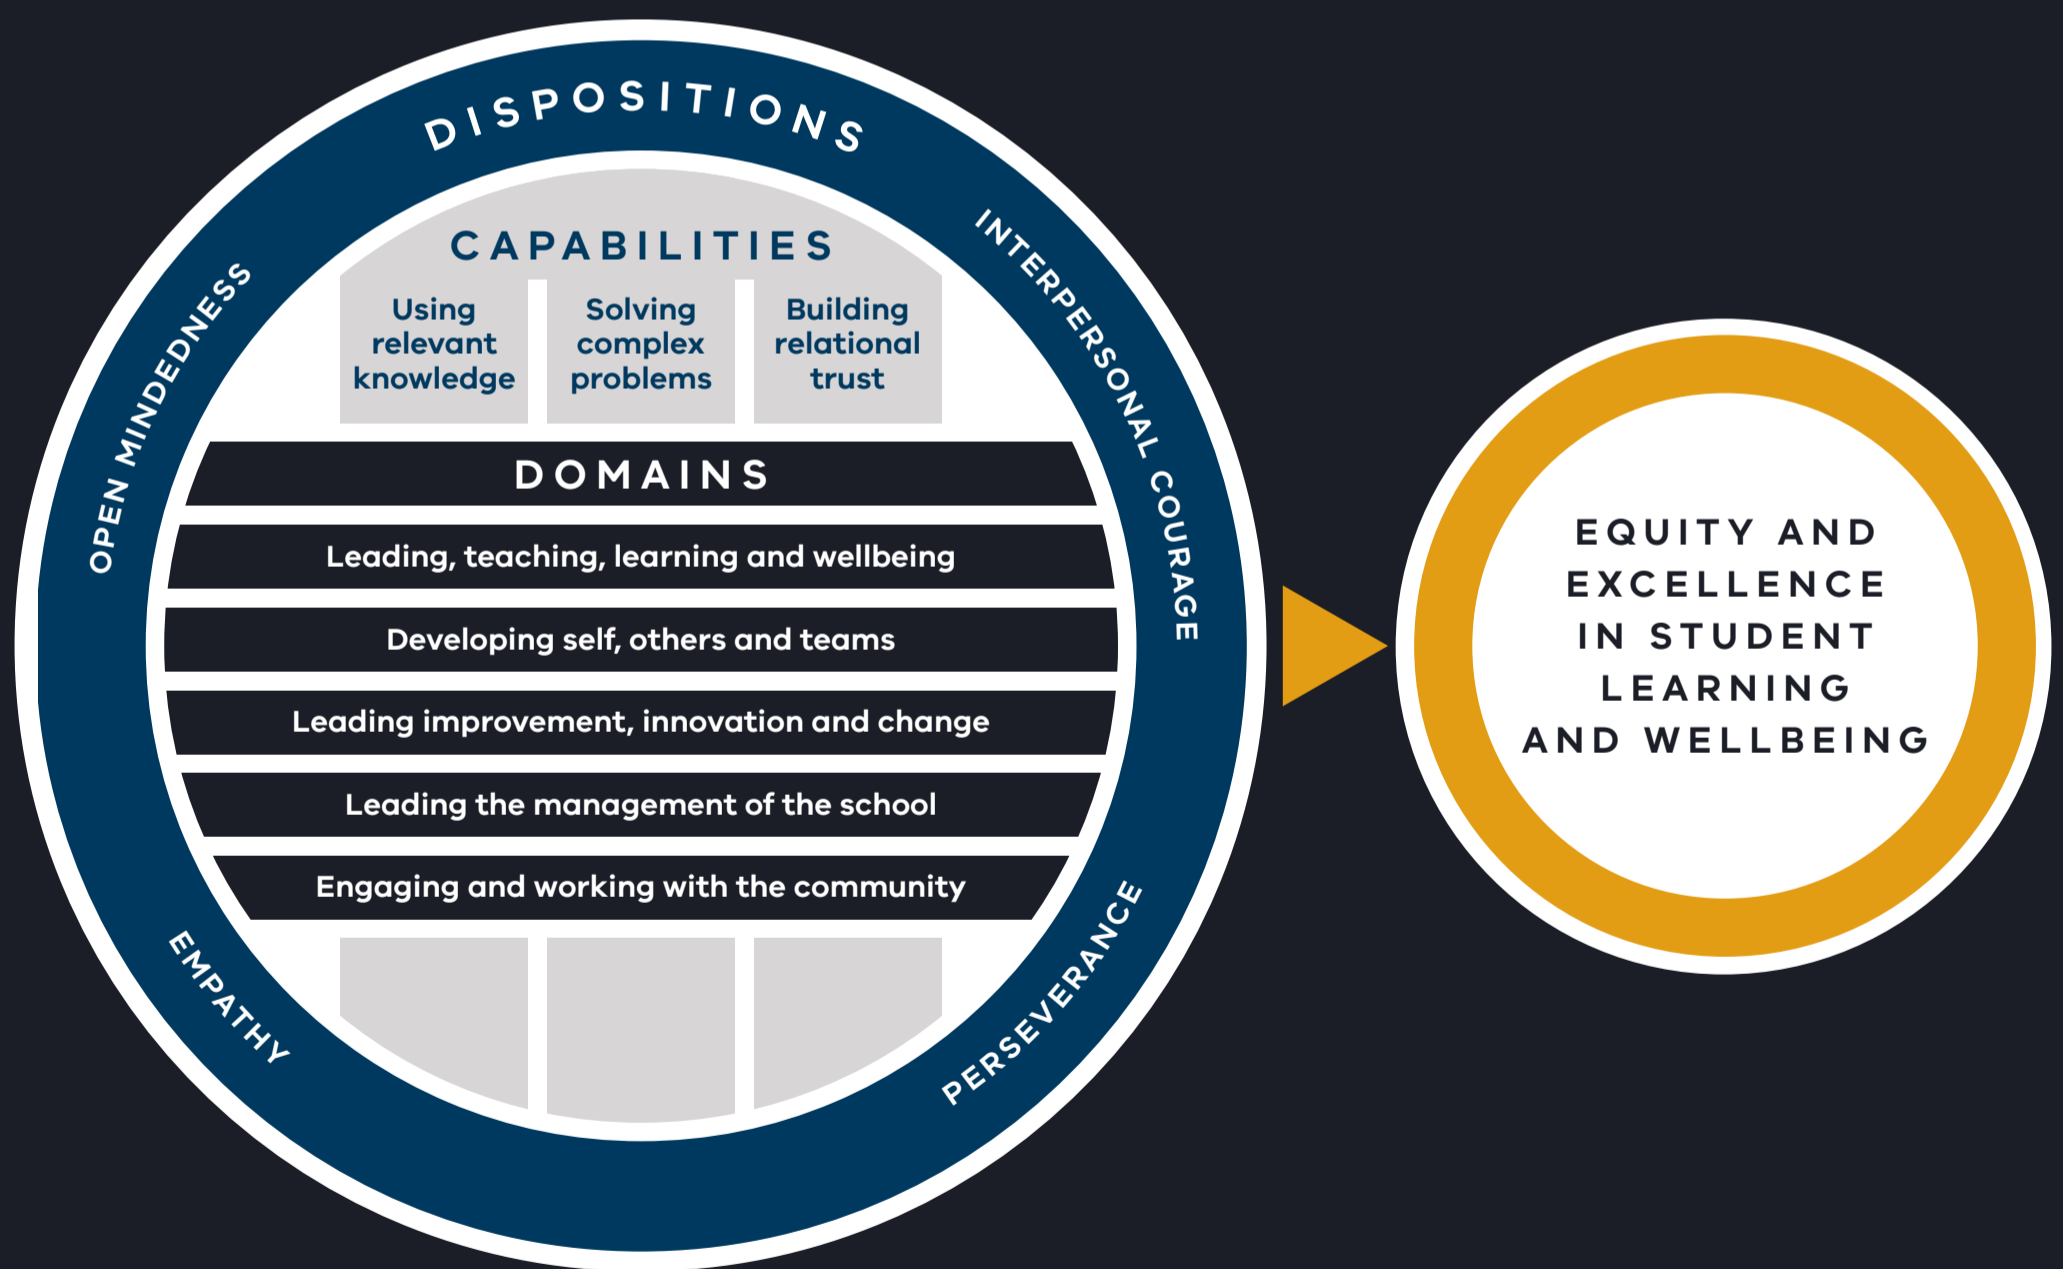

Academy Leadership Excellence Framework

The Academy Leadership Excellence Framework (ALEF) sets out the practices, capabilities and dispositions required for excellence at all levels of leadership.

Follow the Academy on social media and subscribe to *Academy Connect*
03 8199 2900 | academy@education.vic.gov.au | www.academy.vic.gov.au